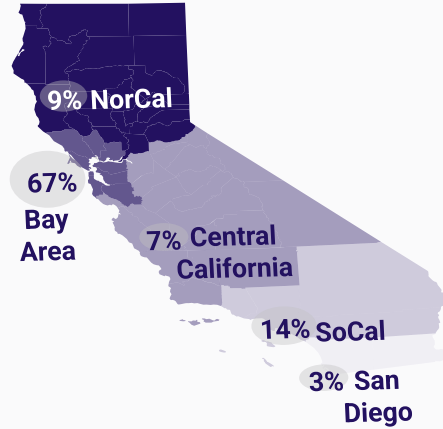

FALL 2024 INCOMING FIRST-TIME FRESHMEN

Top 5 Areas of Study

- 1 Nursing
- 2 Psychology
- 3 Computer Sciences
- 4 Business Administration
- 5 Biology-Physiology

Ethnicity

Geographic Stats

State Demographics

Global Demographics

Our Students Come From 20 Countries

2.0%	2.4%
Out of State	International

Top 3 International Countries

- 1 India
- 2 China
- 3 Vietnam

Enrollment Data

2,340	3.35
Enrolled	Avg GPA (High School)
51%	53%
Pell Recipient	Pell Eligible
95%	5%
Full-Time	Part-Time

Key Points