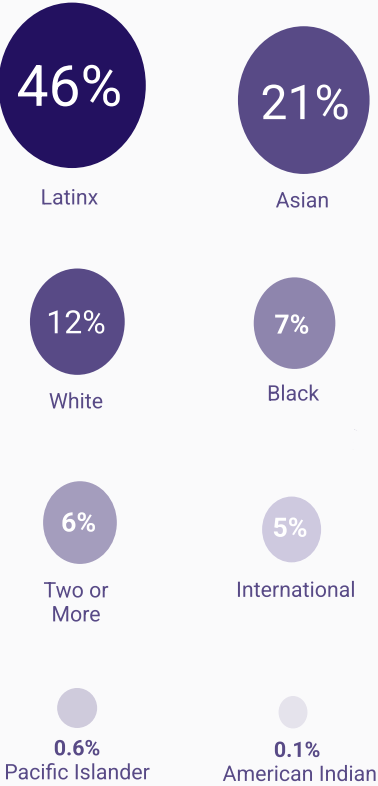

FALL 2024 INCOMING FIRST-TIME FRESHMEN

Top 5 Areas of Study

- 1 Nursing
- 2 Psychology
- 3 Computer Sciences
- 4 Business Administration
- 5 Biology-Physiology

Ethnicity

Geographic Stats

State Demographics

Global Demographics

Our Students Come From 20 Countries

2.0%	2.4%
Out of State	International

Top 3 International Countries

- 1 India
- 2 China
- 3 Vietnam

Enrollment Data

2,340	3.35
Enrolled	Avg GPA (High School)
51%	53%
Pell Recipient	Pell Eligible
95%	5%
Full-Time	Part-Time