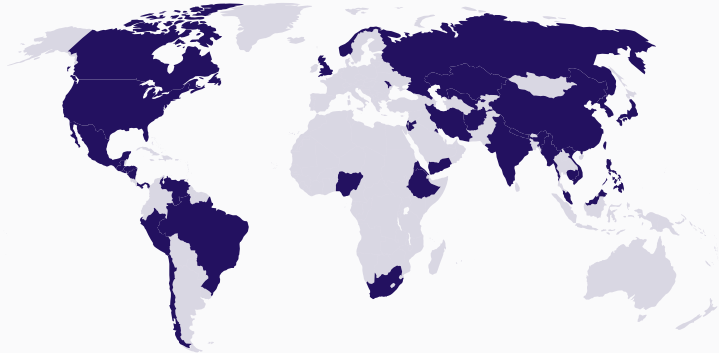

FALL 2024 INCOMING FIRST-TIME FRESHMEN

Top 5 Areas of Study

- 1 Nursing
- 2 Psychology
- 3 Computer Sciences
- 4 Business Administration
- 5 Biology-Physiology

Ethnicity

Geographic Stats

State Demographics

Global Demographics

Our Students Come From 20 Countries

2.0%	2.4%
Out of State	International

Top 3 International Countries

- 1 India
- 2 China
- 3 Vietnam

Enrollment Data

2,340	3.35
Enrolled	Avg GPA (High School)
51%	53%
Pell Recipient	Pell Eligible
95%	5%
Full-Time	Part-Time

Key Points