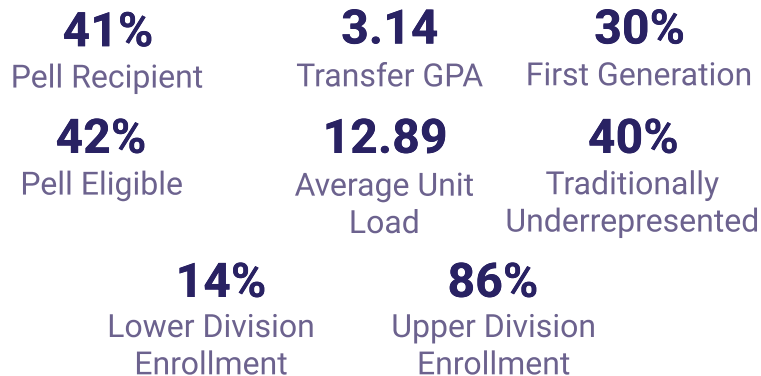

FALL 2023 INCOMING TRANSFERS

IR Office of Institutional Research

Gender

2,460
Enrolled

84% Full-Time | **16%** Part-Time

Top Areas of Study

- 1 Psychology
- 2 Computer Science
- 3 Kinesiology
- 4 Communication
- 5 Cinema

Enrollment Data

Geographic Stats

Top International Countries

Degrees Earned

Top Feeder Schools

- 1 City College of San Francisco
- 2 Skyline College
- 3 Diablo Valley College
- 4 College of San Mateo
- 5 De Anza College