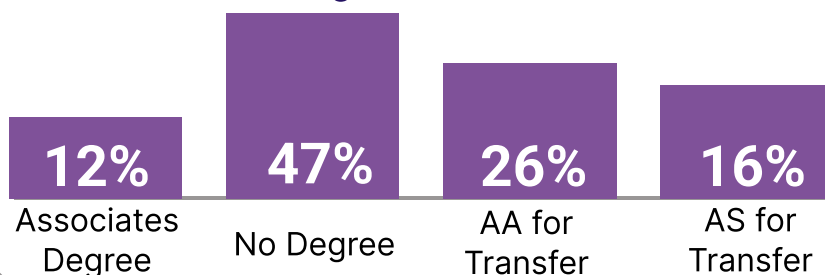

FALL 2023 INCOMING TRANSFERS

IR Office of Institutional Research

Gender

2,460
Enrolled

84% Full-Time | **16%** Part-Time

Top Areas of Study

- 1 Psychology
- 2 Computer Science
- 3 Kinesiology
- 4 Communication
- 5 Cinema

Enrollment Data

Geographic Stats

Top International Countries

Degrees Earned

Top Feeder Schools

- 1 City College of San Francisco
- 2 Skyline College
- 3 Diablo Valley College
- 4 College of San Mateo
- 5 De Anza College

Ethnicity

Latinx

Asian

White

8%

Two or More

7%

Black