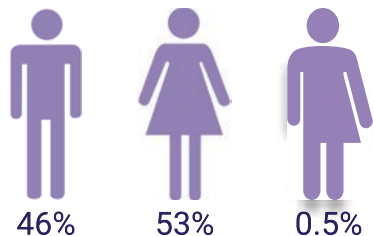

FALL 2023 INCOMING TRANSFERS

IR Office of Institutional Research

Gender

2,460
Enrolled

84% Full-Time | **16%** Part-Time

Top Areas of Study

- 1 Psychology
- 2 Computer Science
- 3 Kinesiology
- 4 Communication
- 5 Cinema