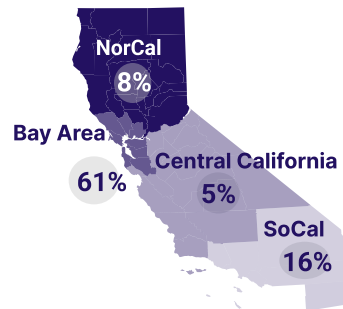

Pacific Islander

American Indian

1,019
Enrolled

82% Full-Time | **18%** Part-Time

Geographic Stats

Our Students Come from 28 Countries

Top Areas of Study

- 1 Social Work
- 2 Special Education
- 3 Business Administration
- 4 Speech Language/Hearing
- 5 Creative Writing

Residential Status

83%
CA Resident

4%
Out of State

14%
International

"From the heart of a diverse community, San Francisco State University honors roots, stimulates intellectual and personal development, promotes equity, and inspires the courage to lead, create, and innovate."

Top Feeder Schools

- 1 San Francisco State University
- 2 UC Santa Cruz
- 3 UC Berkeley
- 4 UC Davis
- 5 CSU Sacramento