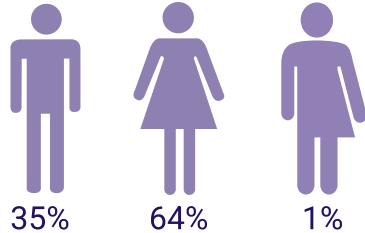

FALL 2022 POST-BAC & NEW GRADUATES

IR Office of
Institutional Research

Gender

Enrollment Data

3.71
Average GPA

10.81
Average Unit Load

22%
First Generation

30%
Traditionally Underrepresented

50%
Students who received a Bachelor's Degree from a CSU School.

Ethnicity

White

Latinx

Asian

International

Black

Two or More