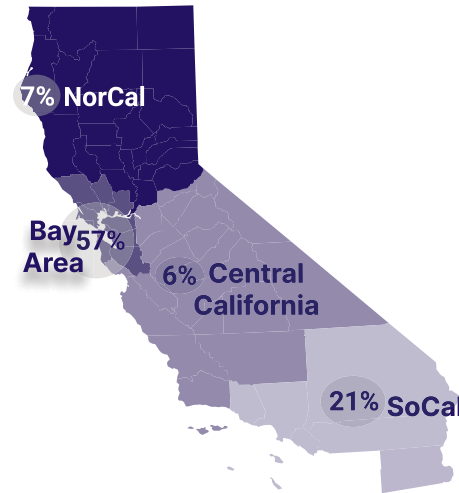

FALL 2021 POST-BAC & NEW GRADUATES

San Francisco State University

Enrollment Data

1197
Students Enrolled

81% Full Time **29%** Part Time

50%
Students who received Bachelor's Degree from a CSU school.

Top Schools

- 1 SFSU
- 2 UC Santa Cruz
- 3 UC Berkeley
- 4 UC Davis
- 5 CSU East Bay

Demographic Data

Gender

Ethnicity

Geographic Stats

Global

Our Students Come from 32 Countries

86% CA Resident **5%** Out of State **9%** International

In-State

Top 5 Areas of Study

- 1 Creative Writing
- 2 Communicative disorders
- 3 Business Administration
- 4 Social Work
- 5 Education

Student Background

1st Generation

Traditionally Underrepresented