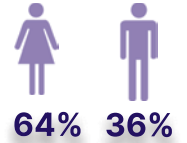

Demographic Data

Gender