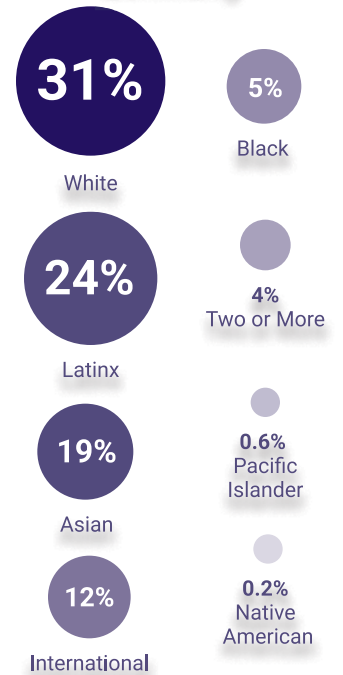

FALL 2021 POST-BAC & NEW GRADUATES

San Francisco State University

Enrollment Data

1197
Students Enrolled

81% Full Time **29%** Part Time

50%
Students who received Bachelor's Degree from a CSU school.

Top Schools

- 1 SFSU
- 2 UC Santa Cruz
- 3 UC Berkeley
- 4 UC Davis
- 5 CSU East Bay

Demographic Data

Gender

Ethnicity

Geographic Stats

Global

Our Students Come from 32 Countries

86% CA Resident **5%** Out of State **9%** International