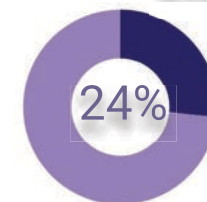

- 1 SFSU
- 2 UC Santa Cruz
- 3 UC Berkeley
- 4 UC Davis
- 5 CSU East Bay

Demographic Data

Gender

Ethnicity

Geographic Stats

Global

Our Students Come from 32 Countries

86% CA Resident **5%** Out of State **9%** International

In-State

Top 5 Areas of Study

- 1 Creative Writing
- 2 Communicative disorders
- 3 Business Administration
- 4 Social Work
- 5 Education

Student Background

1st Generation

Traditionally Underrepresented