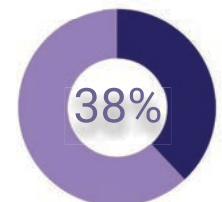

- 1 SFSU
- 2 UC Santa Cruz
- 3 UC Berkeley
- 4 UC Davis
- 5 CSU East Bay

Demographic Data

Gender

Ethnicity

Geographic Stats

Global

Our Students Come from 32 Countries

86% CA Resident **5%** Out of State **9%** International

In-State

Top 5 Areas of Study

- 1 Creative Writing
- 2 Communicative disorders
- 3 Business Administration
- 4 Social Work
- 5 Education

Student Background

1st Generation

Traditionally Underrepresented